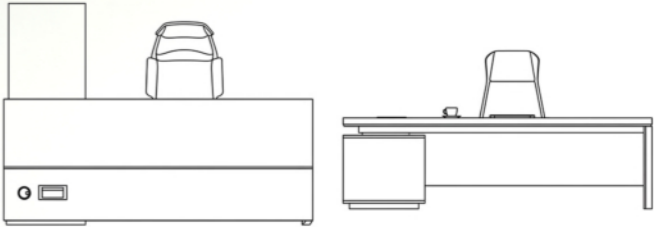

DC -A-46

EXECUTIVE DESK
DC -A-46

AN EXECUTIVE DESK THAT COMMANDS THE SPACE AROUND IT.
DESIGNED FOR CLARITY, CONTROL, AND PERFORMANCE.

DC -A-47

EXECUTIVE DESK
DC -A-47

A REFINED WORKSPACE FOR MOMENTS OF LEADERSHIP.
DESIGNED TO FRAME EXECUTIVE PRESENCE.