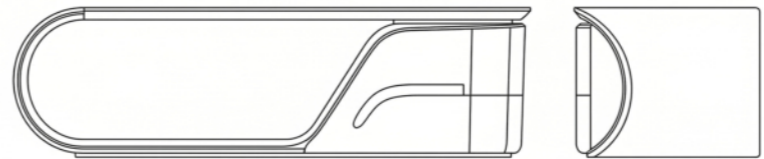

EXECUTIVE DESK
DC -A-11