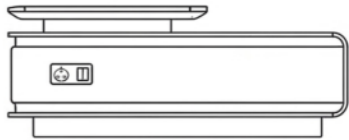

SIDE VIEW

A DESK DESIGNED FOR THOSE WHO LEAD WITH VISION.
WHERE PRODUCTIVITY MEETS EXECUTIVE CHARACTER.

DC -A-21

EXECUTIVE DESK
DC -A-21

FRONT VIEW

SIDE VIEW

MORE THAN A WORKSPACE — A LEADERSHIP ENVIRONMENT.
DESIGNED TO FRAME MOMENTS OF STRATEGY AND DIRECTION.