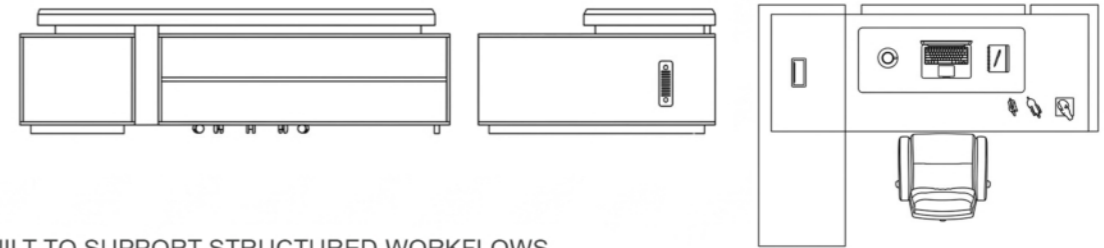

EXECUTIVE DESK
DC -A-15

AN EXECUTIVE DESK BUILT TO SUPPORT STRUCTURED WORKFLOWS.
THE DESIGN ENHANCES COMFORT AND EFFICIENCY.