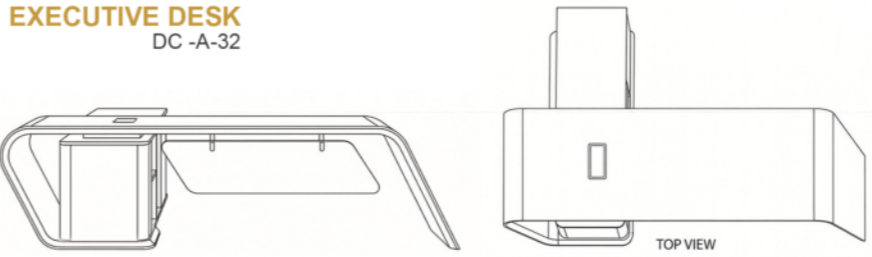

EXECUTIVE DESK
DC -A-32

AN EXECUTIVE DESK THAT EMBODIES MODERN AUTHORITY.
A CENTERPIECE FOR FOCUSED LEADERSHIP.