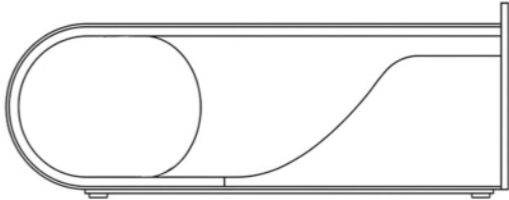

EXECUTIVE DESK
DC -A-24

DESIGNED FOR LEADERS WHO SHAPE THEIR ENVIRONMENT.
A DESK THAT REFLECTS PROFESSIONALISM AND PRESENCE.