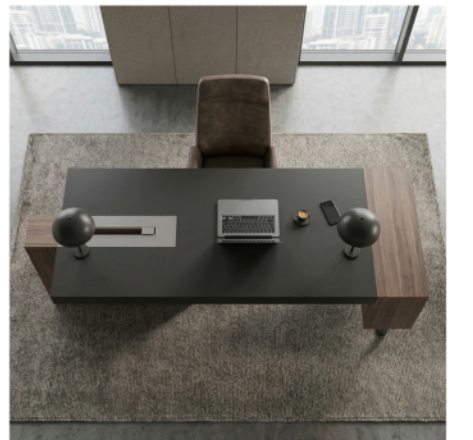

DC -A-9

EXECUTIVE DESK
DC -A-9

A CONTEMPORARY EXECUTIVE DESK FOR MODERN OFFICES.
DESIGNED TO SUPPORT LEADERSHIP AND DAILY PERFORMANCE.

DC -A-10

EXECUTIVE DESK
DC -A-10

A PROFESSIONAL DESK DESIGNED FOR EXECUTIVE ENVIRONMENTS.
THE DESIGN ENHANCES FOCUS AND AUTHORITY WITHIN THE WORKSPACE.