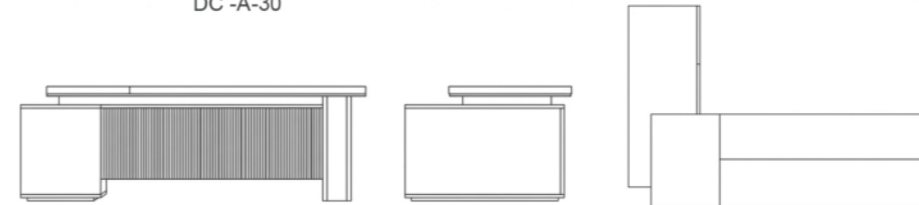

EXECUTIVE DESK
DC -A-30

A STATEMENT OF LEADERSHIP WITHIN THE WORKSPACE.
DESIGNED TO SUPPORT FOCUS AND STRATEGIC THINKING.