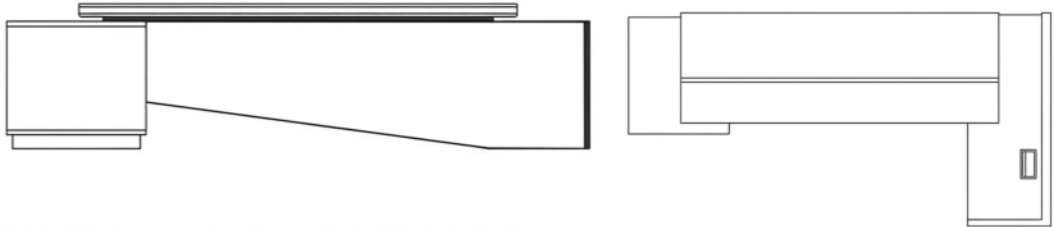

DC -A-28

EXECUTIVE DESK
DC -A-28

A WORKSPACE DESIGNED AROUND LEADERSHIP MOMENTS.
WHERE IDEAS BECOME DECISIONS.

DC -A-29

EXECUTIVE DESK
DC -A-29

AN EXECUTIVE DESK THAT BALANCES PRESENCE AND PERFORMANCE.
DESIGNED FOR MODERN LEADERSHIP ENVIRONMENTS.