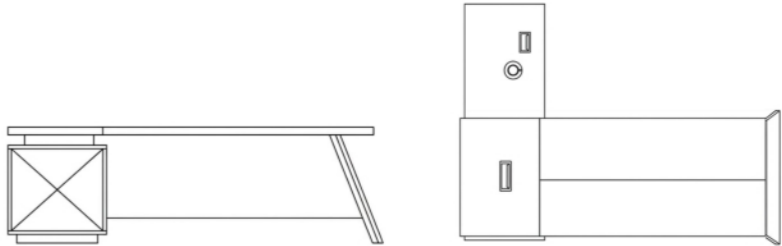

AN EXECUTIVE DESK THAT COMMANDS THE SPACE AROUND IT.
DESIGNED FOR CLARITY, CONTROL, AND PERFORMANCE.