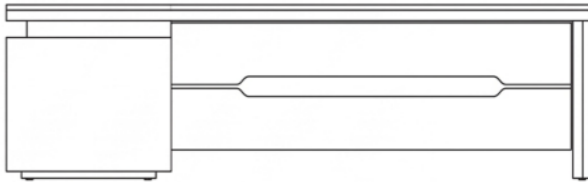

DC -A-40

EXECUTIVE DESK
DC -A-40

WHERE LEADERSHIP MEETS PURPOSEFUL DESIGN.
A DESK THAT DEFINES THE EXECUTIVE ENVIRONMENT.

DC -A-41

EXECUTIVE DESK
DC -A-41

DESIGNED FOR LEADERS WHO SHAPE THEIR ENVIRONMENT.
A DESK THAT REFLECTS PROFESSIONALISM AND PRESENCE.