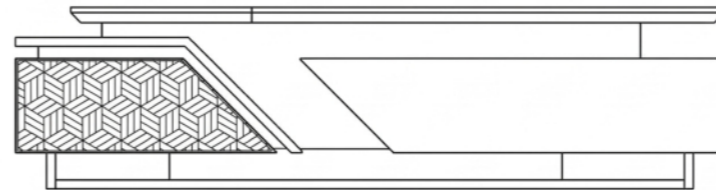

EXECUTIVE DESK
DC -A-50

AN EXECUTIVE DESK DESIGNED TO LEAD THE SPACE.
WHERE PROFESSIONALISM MEETS CLARITY.