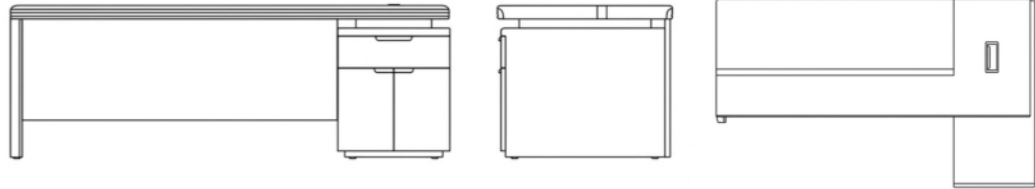

EXECUTIVE DESK
DC -A-7