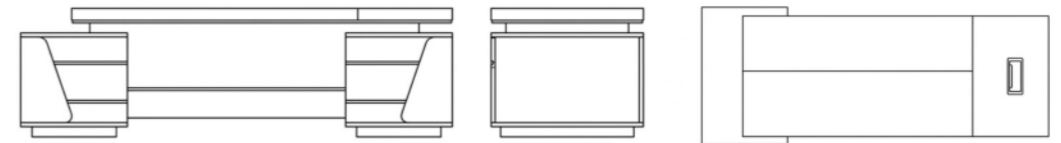

EXECUTIVE DESK
DC -A-22