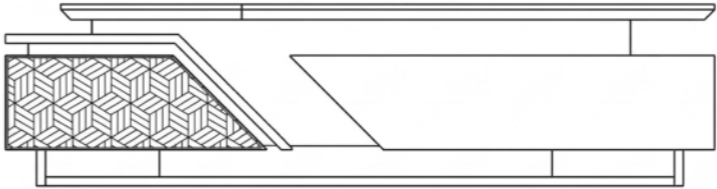

DC -A-50

EXECUTIVE DESK
DC -A-50

AN EXECUTIVE DESK DESIGNED TO LEAD THE SPACE.
WHERE PROFESSIONALISM MEETS CLARITY.

DC -A-51

EXECUTIVE DESK
DC -A-51

AN EXECUTIVE DESK THAT BALANCES PRESENCE AND PERFORMANCE.
DESIGNED FOR MODERN LEADERSHIP ENVIRONMENTS.