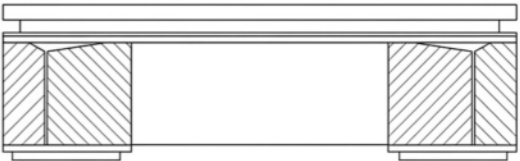

EXECUTIVE DESK
DC -A-38

WHERE STRATEGY TAKES ITS PLACE.
A WORKSPACE BUILT FOR EXECUTIVE FOCUS.