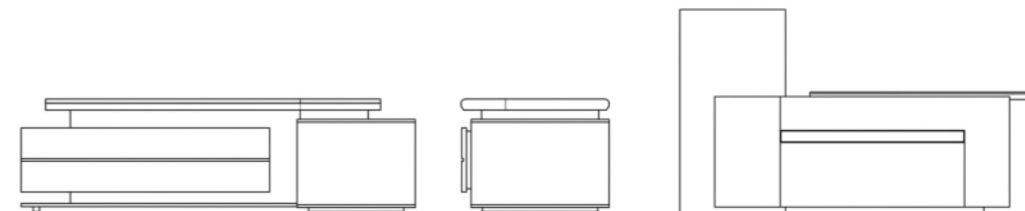

DC -A-30

EXECUTIVE DESK
DC -A-30

A STATEMENT OF LEADERSHIP WITHIN THE WORKSPACE.
DESIGNED TO SUPPORT FOCUS AND STRATEGIC THINKING.

DC -A-31

NEW COLLECTION

EXECUTIVE DESK
DC -A-31

A DESK THAT REFLECTS PROFESSIONALISM AND MODERN OFFICE DESIGN.
BUILT TO SUPPORT FOCUS, ORGANIZATION, AND DAILY PERFORMANCE.