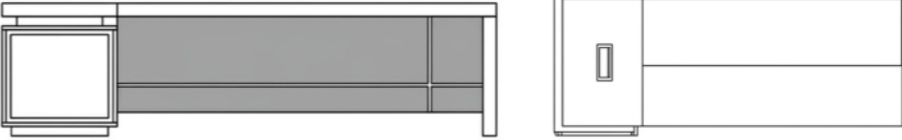

DC -A-13

EXECUTIVE DESK
DC -A-13

TOP VIEW

A PROFESSIONAL WORKSPACE DESIGNED FOR LEADERSHIP ENVIRONMENTS.
THE LAYOUT PROMOTES CLARITY AND EFFICIENT DAILY PERFORMANCE.

DC -A-14

EXECUTIVE DESK
DC -A-14

WHERE LEADERSHIP MEETS REFINED WORKSPACE DESIGN.
A DESK THAT ANCHORS THE EXECUTIVE ENVIRONMENT WITH CONFIDENCE.