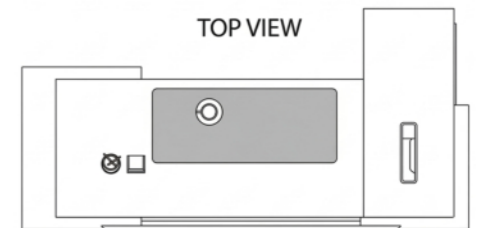

EXECUTIVE DESK
DC -A-34

WHERE LEADERSHIP FINDS ITS WORKSPACE.
A DESK DESIGNED FOR FOCUS AND INFLUENCE.