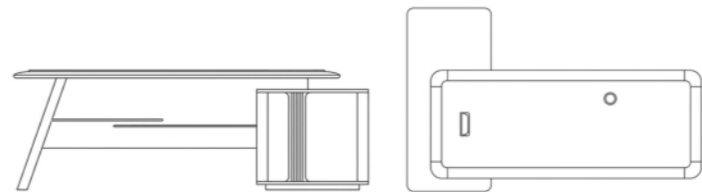

DC -A-22

EXECUTIVE DESK
DC -A-22

AN EXECUTIVE DESK THAT EMBODIES MODERN AUTHORITY.
A CENTERPIECE FOR FOCUSED LEADERSHIP.

DC -A-23

NEW COLLECTION

EXECUTIVE DESK
DC -A-23

WHERE PRECISION MEETS EXECUTIVE IDENTITY.
A WORKSPACE BUILT FOR CLARITY AND CONFIDENCE.