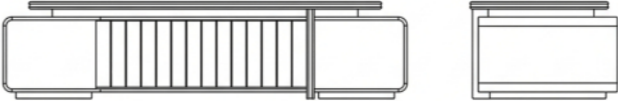

DC -A-1

EXECUTIVE DESK
DC -A-1

A CONTEMPORARY EXECUTIVE DESK DESIGNED
TO CREATE A FOCUSED AND WELL-STRUCTURED WORKSPACE

DC -A-2

NEW COLLECTION

EXECUTIVE DESK
DC -A-2

CREATED FOR MODERN EXECUTIVE ENVIRONMENTS, THIS DESK OFFERS A REFINED WORKSPACE THAT BALANCES FUNCTION AND VISUAL PRESENCE.