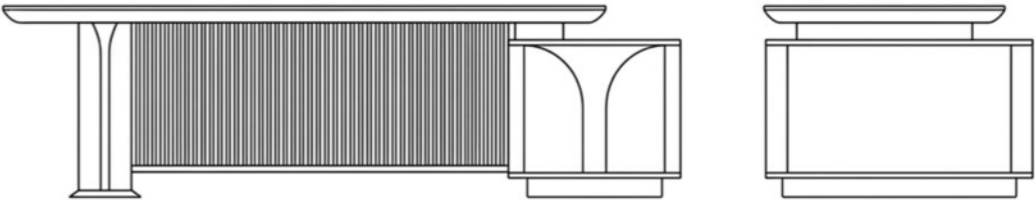

EXECUTIVE DESK
DC -A-5

AN EXECUTIVE DESK THAT COMBINES PRESENCE WITH PRACTICAL FUNCTIONALITY. DESIGNED TO SUPPORT STRUCTURED WORK AND CONFIDENT DECISION-MAKING.