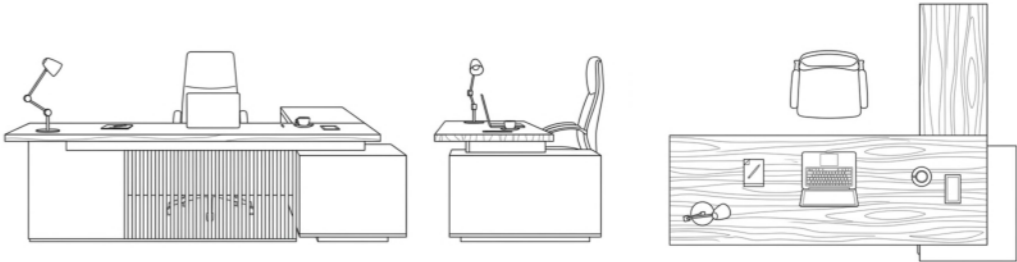

DC -A-32

EXECUTIVE DESK
DC -A-32

AN EXECUTIVE DESK THAT EMBODIES MODERN AUTHORITY.
A CENTERPIECE FOR FOCUSED LEADERSHIP.

DC -A-33

EXECUTIVE DESK
DC -A-33

AN EXECUTIVE WORKSPACE BUILT AROUND LEADERSHIP MOMENTS.
DESIGNED TO SUPPORT CLARITY AND DIRECTION.