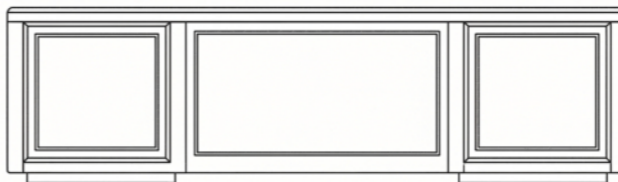

EXECUTIVE DESK
DC -A-52

AN EXECUTIVE DESK THAT BALANCES PRESENCE AND PERFORMANCE.
DESIGNED FOR MODERN LEADERSHIP ENVIRONMENTS.