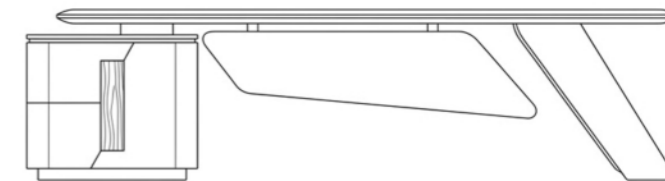

DC -A-42

EXECUTIVE DESK
DC -A-42

AN EXECUTIVE WORKSPACE BUILT AROUND LEADERSHIP MOMENTS.
DESIGNED TO SUPPORT CLARITY AND DIRECTION.

DC -A-43

EXECUTIVE DESK
DC -A-43

AN EXECUTIVE DESK THAT COMMANDS THE SPACE AROUND IT.
DESIGNED FOR CLARITY, CONTROL, AND PERFORMANCE.