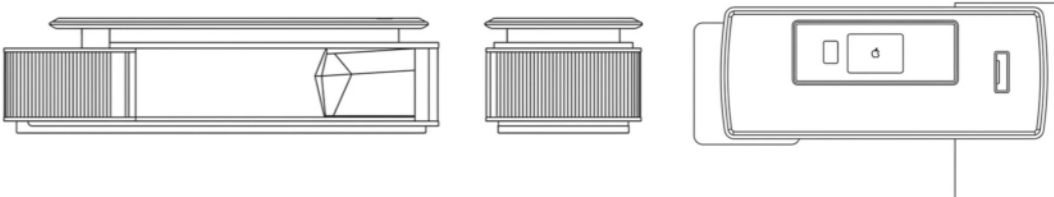

DC -A-11

EXECUTIVE DESK
DC -A-11

AN EXECUTIVE DESK THAT DEFINES THE CENTER OF THE OFFICE.
DESIGNED TO SUPPORT PRODUCTIVITY AND CONFIDENT LEADERSHIP.

DC -A-12

EXECUTIVE DESK
DC -A-12

A CONTEMPORARY EXECUTIVE WORKSPACE FOR MODERN OFFICES.
DESIGNED TO BALANCE PRESENCE AND PRODUCTIVITY.

DC -A-13

EXECUTIVE DESK
DC -A-13

TOP VIEW

A PROFESSIONAL WORKSPACE DESIGNED FOR LEADERSHIP ENVIRONMENTS.
THE LAYOUT PROMOTES CLARITY AND EFFICIENT DAILY PERFORMANCE.

DC -A-14

EXECUTIVE DESK
DC -A-14

WHERE LEADERSHIP MEETS REFINED WORKSPACE DESIGN.
A DESK THAT ANCHORS THE EXECUTIVE ENVIRONMENT WITH CONFIDENCE.