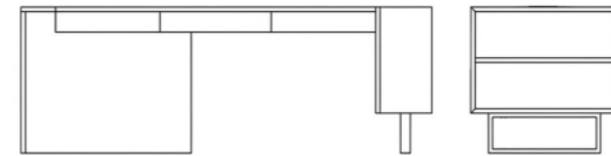

EXECUTIVE DESK
DC -A-8