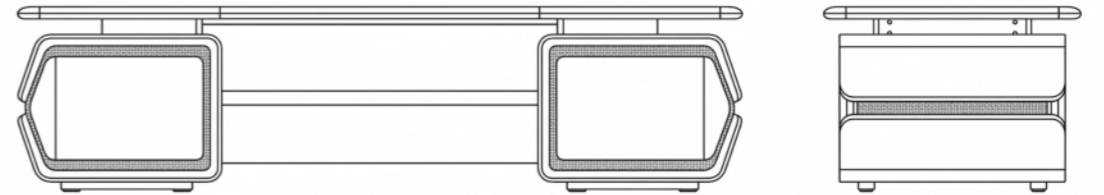

DC -A-15

EXECUTIVE DESK
DC -A-15

AN EXECUTIVE DESK BUILT TO SUPPORT STRUCTURED WORKFLOWS.
THE DESIGN ENHANCES COMFORT AND EFFICIENCY.

DC -A-16

EXECUTIVE DESK
DC -A-16

DESIGNED FOR MOMENTS WHERE DECISIONS SHAPE THE FUTURE.
A WORKSPACE THAT REFLECTS AUTHORITY AND CLARITY.