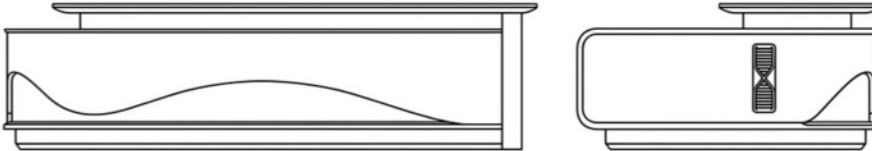

EXECUTIVE DESK
DC -A-42

AN EXECUTIVE WORKSPACE BUILT AROUND LEADERSHIP MOMENTS.
DESIGNED TO SUPPORT CLARITY AND DIRECTION.