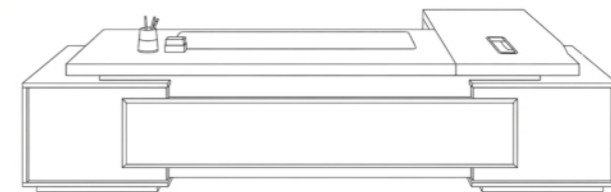

EXECUTIVE DESK
DC -A-34