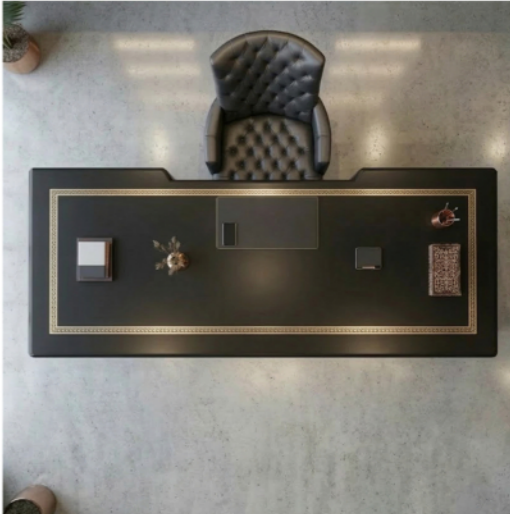

EXECUTIVE DESK
DC -A-52

AN EXECUTIVE DESK THAT BALANCES PRESENCE AND PERFORMANCE.
DESIGNED FOR MODERN LEADERSHIP ENVIRONMENTS.