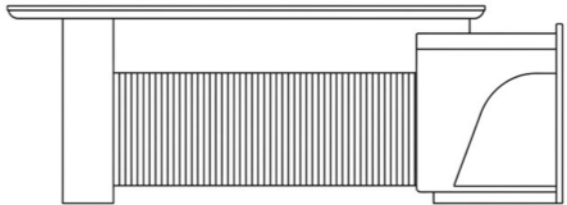

DC -A-3

EXECUTIVE DESK
DC -A-3

A REFINED EXECUTIVE DESK DESIGNED TO SUPPORT FOCUSED LEADERSHIP.
ITS BALANCED LAYOUT ENHANCES ORGANIZATION AND EVERYDAY PRODUCTIVITY.

DC -A-4

EXECUTIVE DESK
DC -A-4

DESIGNED FOR MODERN OFFICES THAT VALUE CLARITY AND STRUCTURE. THIS DESK CREATES A BALANCED ENVIRONMENT FOR PRODUCTIVE WORK.