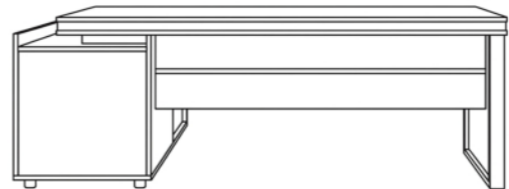

DC -A-9

EXECUTIVE DESK
DC -A-9

A CONTEMPORARY EXECUTIVE DESK FOR MODERN OFFICES.
DESIGNED TO SUPPORT LEADERSHIP AND DAILY PERFORMANCE.

DC -A-10

EXECUTIVE DESK
DC -A-10

A PROFESSIONAL DESK DESIGNED FOR EXECUTIVE ENVIRONMENTS.
THE DESIGN ENHANCES FOCUS AND AUTHORITY WITHIN THE WORKSPACE.