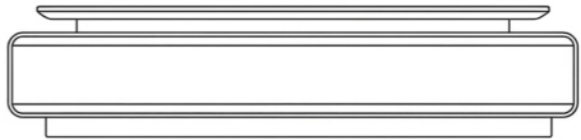

SIDE VIEW

A DESK DESIGNED FOR THOSE WHO LEAD WITH VISION.
WHERE PRODUCTIVITY MEETS EXECUTIVE CHARACTER.

DC -A-21

EXECUTIVE DESK
DC -A-21

FRONT VIEW

SIDE VIEW

MORE THAN A WORKSPACE — A LEADERSHIP ENVIRONMENT.
DESIGNED TO FRAME MOMENTS OF STRATEGY AND DIRECTION.