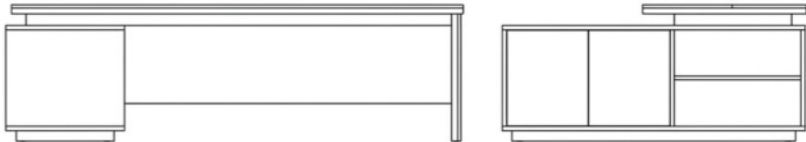

DC -A-36

EXECUTIVE DESK
DC -A-36

A DESK DESIGNED FOR LEADERSHIP AT EVERY LEVEL.
WHERE FOCUS, CLARITY, AND PRESENCE MEET.

DC -A-37

EXECUTIVE DESK
DC -A-37

MORE THAN A WORKSPACE — A LEADERSHIP ENVIRONMENT.
DESIGNED TO FRAME MOMENTS OF STRATEGY AND DIRECTION.