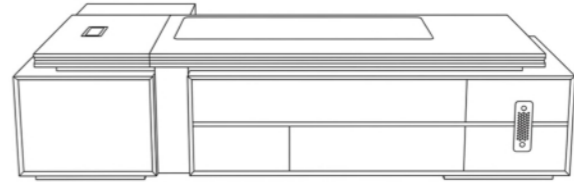

DC -A-44

EXECUTIVE DESK
DC -A-44

AN EXECUTIVE DESK THAT COMMANDS THE SPACE AROUND IT.
DESIGNED FOR CLARITY, CONTROL, AND PERFORMANCE.

DC -A-45

EXECUTIVE DESK
DC -A-45

A STATEMENT OF LEADERSHIP WITHIN THE WORKSPACE.
DESIGNED TO SUPPORT FOCUS AND STRATEGIC THINKING.