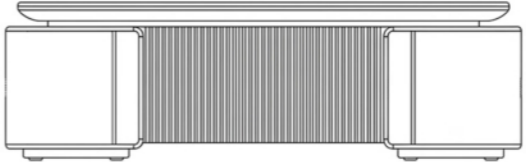

A STATEMENT PIECE FOR THE MODERN EXECUTIVE OFFICE.
BUILT TO SUPPORT FOCUS, STRATEGY, AND LEADERSHIP.