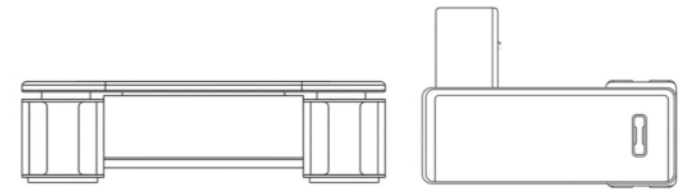

EXECUTIVE DESK
DC -A-26

THE CENTERPIECE OF THE EXECUTIVE OFFICE.
DESIGNED TO SUPPORT MOMENTS OF LEADERSHIP AND DECISION.