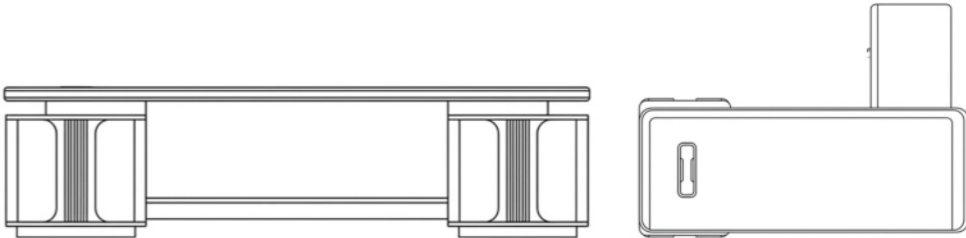

DC -A-24

EXECUTIVE DESK
DC -A-24

DESIGNED FOR LEADERS WHO SHAPE THEIR ENVIRONMENT.
A DESK THAT REFLECTS PROFESSIONALISM AND PRESENCE.

DC -A-25

EXECUTIVE DESK
DC -A-25

A STATEMENT OF LEADERSHIP WITHIN THE WORKSPACE.
DESIGNED TO SUPPORT FOCUS AND STRATEGIC THINKING..