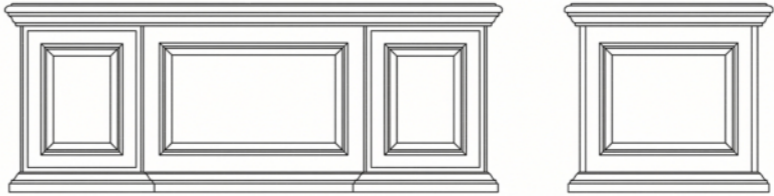

DC -A-48

EXECUTIVE DESK
DC -A-48

AN EXECUTIVE WORKSPACE BUILT AROUND LEADERSHIP MOMENTS.
DESIGNED TO SUPPORT CLARITY AND DIRECTION.

DC -A-49

EXECUTIVE DESK
DC -A-49

WHERE LEADERSHIP MEETS REFINED WORKSPACE DESIGN.
A DESK THAT ANCHORS THE EXECUTIVE ENVIRONMENT WITH CONFIDENCE.