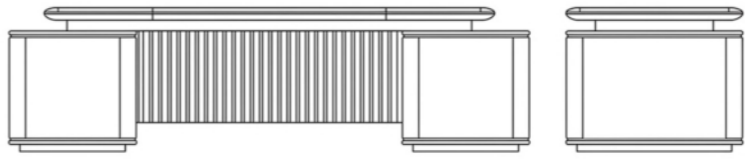

DC -A-5

EXECUTIVE DESK
DC -A-5

AN EXECUTIVE DESK THAT COMBINES PRESENCE WITH PRACTICAL FUNCTIONALITY. DESIGNED TO SUPPORT STRUCTURED WORK AND CONFIDENT DECISION-MAKING.

DC -A-6

EXECUTIVE DESK
DC -A-6

A DESK THAT REFLECTS PROFESSIONALISM AND MODERN OFFICE DESIGN.
BUILT TO SUPPORT FOCUS, ORGANIZATION, AND DAILY PERFORMANCE.