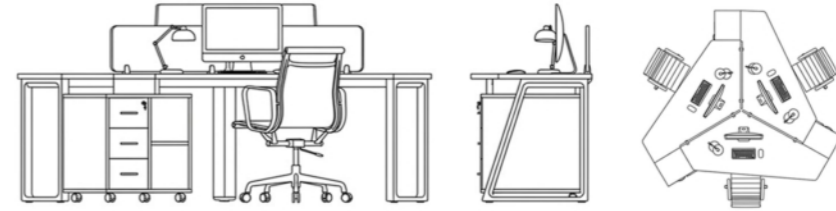

WORKSPACE DESKS
WO -A-11

A WORKSPACE THAT ENCOURAGES ORGANIZED TEAMWORK.
DESIGNED TO ENHANCE DAILY PERFORMANCE.