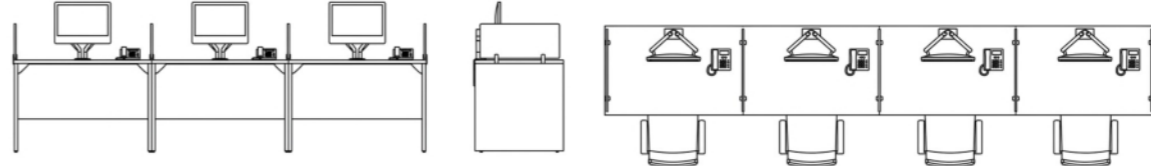

WO -A-1

**WORKSPACE DESKS**  
WO -A-1

DESIGNED FOR DYNAMIC WORK ENVIRONMENTS.  
A WORKSPACE THAT SUPPORTS COLLABORATION AND DAILY PRODUCTIVITY.

WO -A-2

NEW COLLECTION

**WORKSPACE DESKS**  
WO -A-2

BUILT FOR ACTIVE WORKSPACES WHERE PRODUCTIVITY MATTERS.  
THE LAYOUT SUPPORTS BOTH INDIVIDUAL FOCUS AND TEAM INTERACTION.