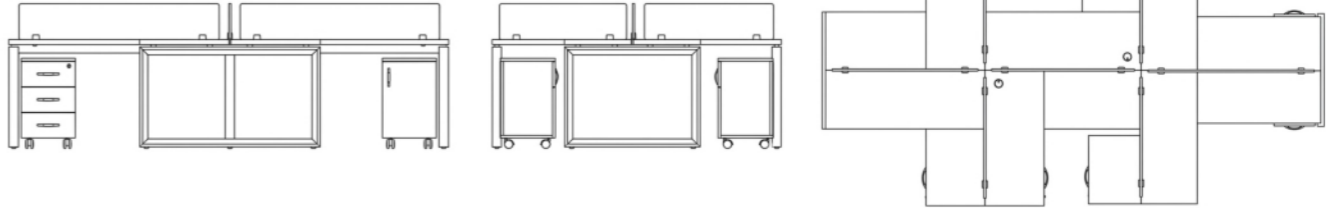

WO -A-23

**WORKSPACE DESKS**  
WO -A-23

A WORKSTATION CREATED FOR DYNAMIC WORKSPACES.  
THE LAYOUT SUPPORTS PRODUCTIVITY AND TEAMWORK.

WO -A-24

**WORKSPACE DESKS**  
WO -A-24

A WORKSPACE DESIGNED FOR MODERN COLLABORATIVE TEAMS.  
THE ENVIRONMENT SUPPORTS PRODUCTIVITY AND FOCUS.