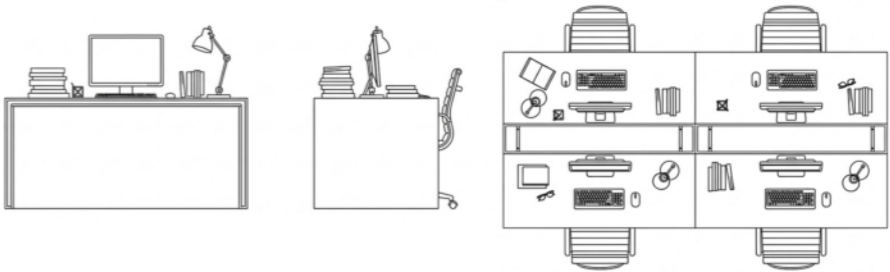

WO -A-13

**WORKSPACE DESKS**  
WO -A-13

A PROFESSIONAL WORKSPACE DESIGNED FOR EFFICIENT TEAMS.  
THE ENVIRONMENT PROMOTES PRODUCTIVITY AND COMMUNICATION.

WO -A-14

**WORKSPACE DESKS**  
WO -A-14

A CONTEMPORARY WORKSTATION DESIGNED FOR SHARED WORKSPACES.  
BUILT TO SUPPORT TEAMWORK AND EFFICIENCY.