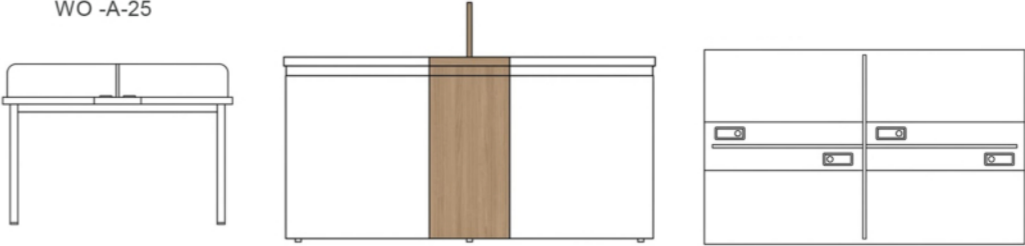

WORKSPACE DESKS
WO -A-25

A PROFESSIONAL WORKSTATION SOLUTION FOR ACTIVE OFFICES.
DESIGNED TO ENHANCE ORGANIZATION AND WORKFLOW.