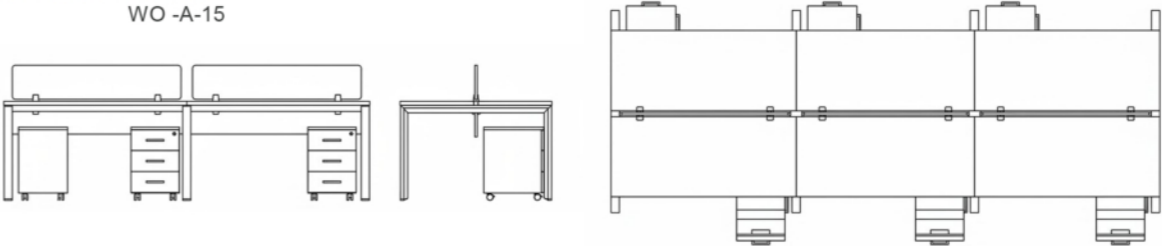

WORKSPACE DESKS
WO -A-15

A WORKSPACE SOLUTION DESIGNED FOR MODERN WORK CULTURE.
THE LAYOUT SUPPORTS PRODUCTIVITY AND COLLABORATION.