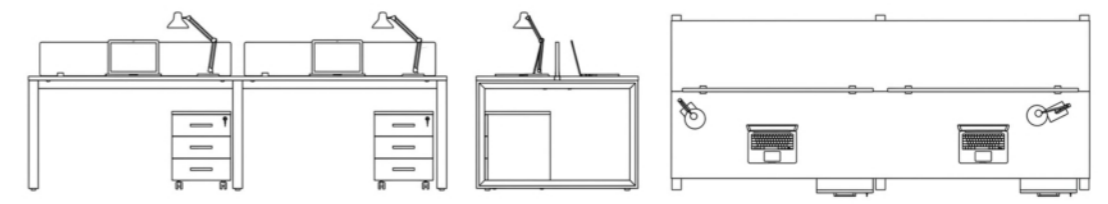

WO -A-21

**WORKSPACE DESKS**  
WO -A-21

A CONTEMPORARY WORKSTATION THAT FITS MODERN OFFICES.  
THE DESIGN ENCOURAGES COMMUNICATION AND TEAMWORK.

WO -A-22

**WORKSPACE DESKS**  
WO -A-22

A WORKSPACE DESIGNED FOR EFFICIENT DAILY TASKS.  
BUILT TO SUPPORT FOCUSED AND COLLABORATIVE WORK.