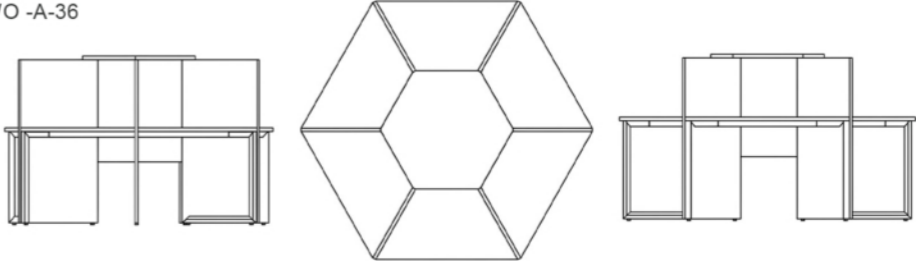

WO -A-35

**WORKSPACE DESKS**  
WO -A-35

A WORKSTATION THAT ENHANCES COLLABORATIVE WORKSPACES.  
THE DESIGN ENCOURAGES EFFICIENCY AND COMMUNICATION.

WO -A-36

**WORKSPACE DESKS**  
WO -A-36

A CONTEMPORARY WORKSPACE DESIGNED FOR TEAM PRODUCTIVITY.  
THE LAYOUT SUPPORTS ORGANIZED WORK ROUTINES.