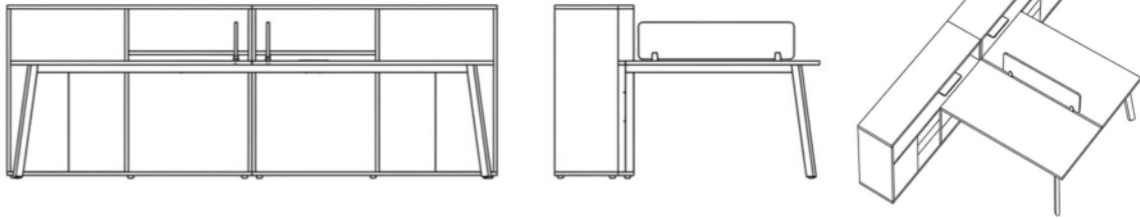

A WORKSTATION CREATED FOR COLLABORATIVE WORKPLACES.
THE DESIGN SUPPORTS ORGANIZED AND EFFICIENT WORK.