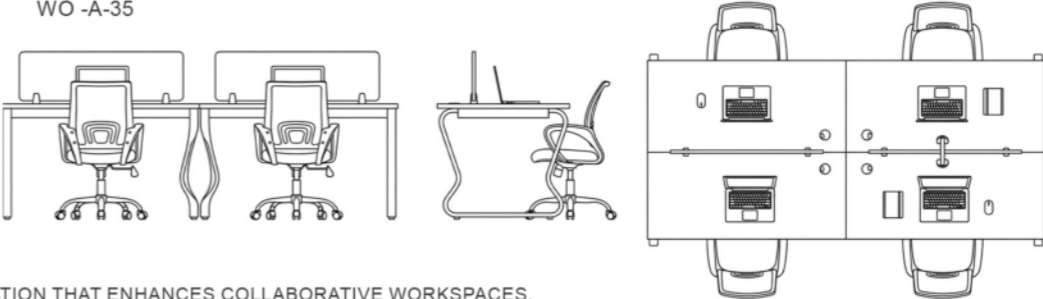

WORKSPACE DESKS
WO -A-35

A WORKSTATION THAT ENHANCES COLLABORATIVE WORKSPACES.
THE DESIGN ENCOURAGES EFFICIENCY AND COMMUNICATION.