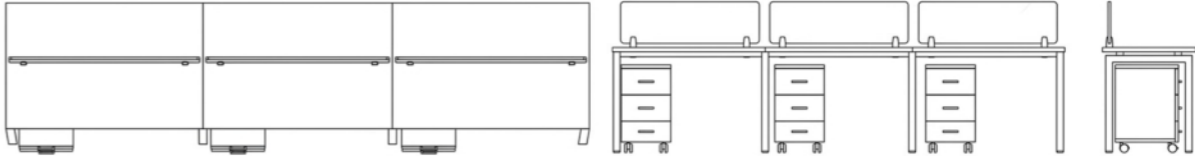

WO -A-37

**WORKSPACE DESKS**  
WO -A-37

A WORKSTATION CREATED FOR ACTIVE PROFESSIONAL ENVIRONMENTS.  
DESIGNED TO SUPPORT FOCUS AND COLLABORATION

WO -A-38

**WORKSPACE DESKS**  
WO -A-38

A MODERN WORKSPACE SOLUTION FOR PRODUCTIVE TEAMS.  
THE DESIGN PROMOTES EFFICIENCY AND TEAMWORK.