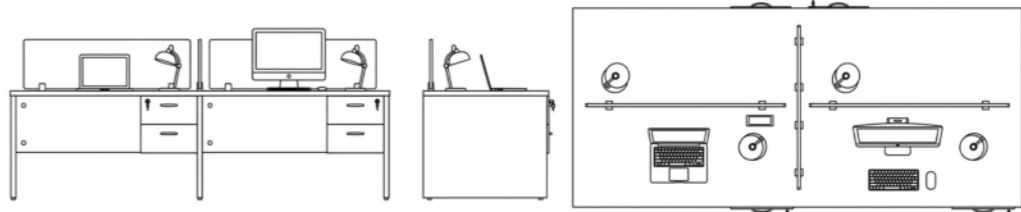

WORKSPACE DESKS
WO -A-29

A WORKSTATION CREATED FOR MODERN OFFICE PRODUCTIVITY.
THE DESIGN ENCOURAGES TEAMWORK AND ENGAGEMENT.