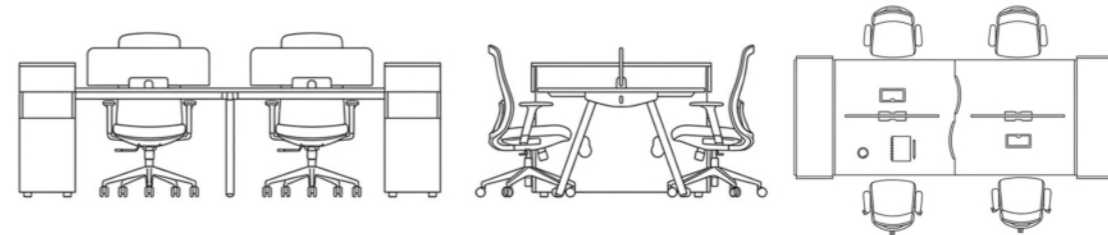

WO -A-19

**WORKSPACE DESKS**  
WO -A-19

A WORKSTATION DESIGNED TO SUPPORT PROFESSIONAL TEAMWORK.  
THE LAYOUT ENHANCES ORGANIZATION AND EFFICIENCY.

WO -A-20

**WORKSPACE DESKS**  
WO -A-20

A WORKSPACE CREATED FOR COLLABORATIVE WORK ENVIRONMENTS.  
DESIGNED TO SUPPORT PRODUCTIVITY AND ENGAGEMENT.