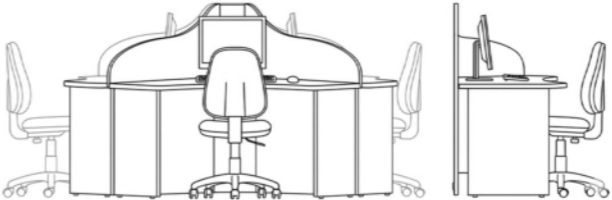

WO -A-31

**WORKSPACE DESKS**  
WO -A-31

A WORKSTATION DESIGNED FOR PRODUCTIVE TEAM SPACES.  
THE LAYOUT PROMOTES COMMUNICATION AND COLLABORATION.

WO -A-32

**WORKSPACE DESKS**  
WO -A-32

A WORKSPACE BUILT FOR PROFESSIONAL OFFICE ENVIRONMENTS.  
DESIGNED TO ENHANCE DAILY PRODUCTIVITY.