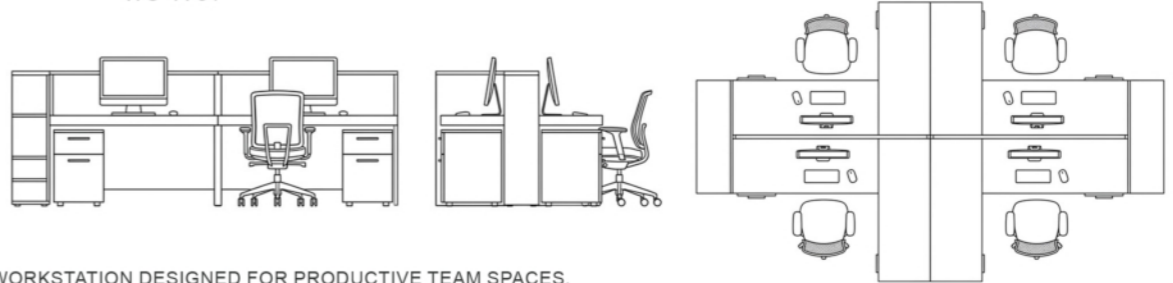

WORKSPACE DESKS
WO -A-31

A WORKSTATION DESIGNED FOR PRODUCTIVE TEAM SPACES.
THE LAYOUT PROMOTES COMMUNICATION AND COLLABORATION.