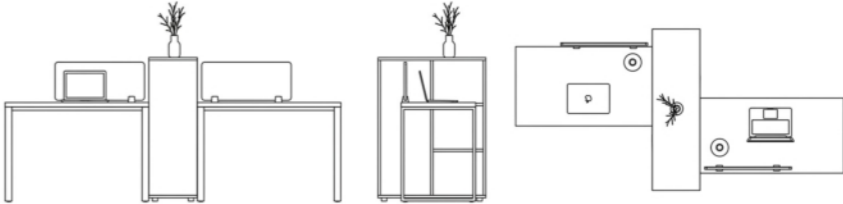

WO -A-25

**WORKSPACE DESKS**  
WO -A-25

A PROFESSIONAL WORKSTATION SOLUTION FOR ACTIVE OFFICES.  
DESIGNED TO ENHANCE ORGANIZATION AND WORKFLOW.

WO -A-26

**WORKSPACE DESKS**  
WO -A-26

A WORKSPACE CREATED FOR EFFICIENT TEAM ENVIRONMENTS.  
THE DESIGN SUPPORTS COLLABORATION AND CLARITY.