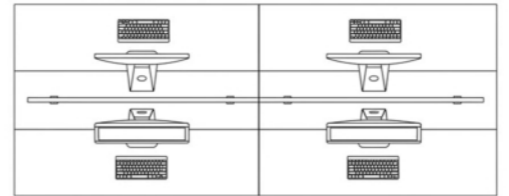

WO -A-27

**WORKSPACE DESKS**  
WO -A-27

A MODERN WORKSTATION BUILT FOR PRODUCTIVE WORKPLACES.  
THE LAYOUT ENCOURAGES STRUCTURED TEAMWORK.

WO -A-28

**WORKSPACE DESKS**  
WO -A-28

A WORKSPACE DESIGNED TO SUPPORT EVERYDAY PROFESSIONAL TASKS.  
BUILT FOR EFFICIENCY AND COLLABORATION.