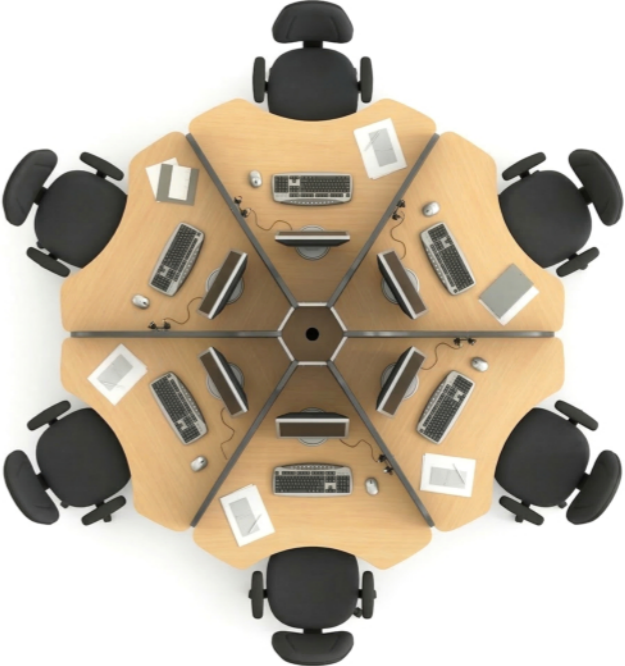

WO -A-31

**WORKSPACE DESKS**  
WO -A-31

A WORKSTATION DESIGNED FOR PRODUCTIVE TEAM SPACES.  
THE LAYOUT PROMOTES COMMUNICATION AND COLLABORATION.

WO -A-32

**WORKSPACE DESKS**  
WO -A-32

A WORKSPACE BUILT FOR PROFESSIONAL OFFICE ENVIRONMENTS.  
DESIGNED TO ENHANCE DAILY PRODUCTIVITY.

WO -A-33

**WORKSPACE** -----  
 WO -A-33

A WORKSTATION CREATED FOR COLLABORATIVE WORKPLACES.  
 THE DESIGN SUPPORTS ORGANIZED AND EFFICIENT WORK.

WO -A-34

**WORKSPACE DESKS**  
WO -A-34

A WORKSPACE DESIGNED FOR MODERN OFFICE TEAMS.  
BUILT TO SUPPORT PRODUCTIVITY AND TEAMWORK.