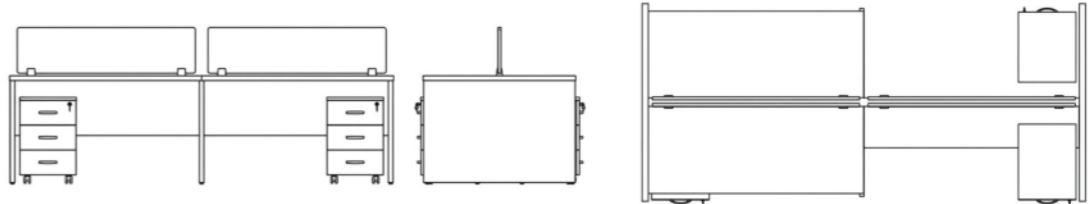

WO -A-15

**WORKSPACE DESKS**  
WO -A-15

A WORKSPACE SOLUTION DESIGNED FOR MODERN WORK CULTURE.  
THE LAYOUT SUPPORTS PRODUCTIVITY AND COLLABORATION.

WO -A-16

**WORKSPACE DESKS**  
WO -A-16

A WORKSTATION CREATED FOR ACTIVE OFFICE ENVIRONMENTS.  
DESIGNED TO ENHANCE FOCUS AND TEAMWORK.