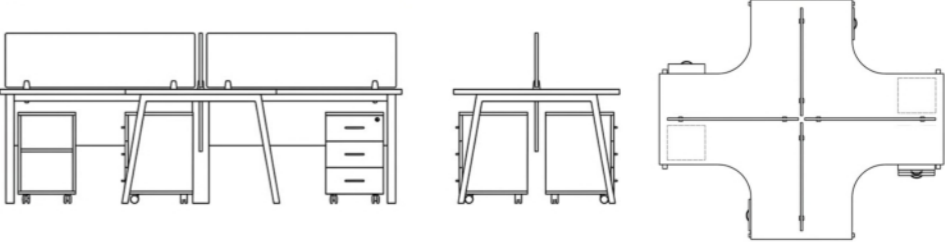

WORKSPACE DESKS
WO -A-39

A MODERN WORKSPACE SOLUTION FOR PRODUCTIVE TEAMS.
THE DESIGN PROMOTES EFFICIENCY AND TEAMWORK.