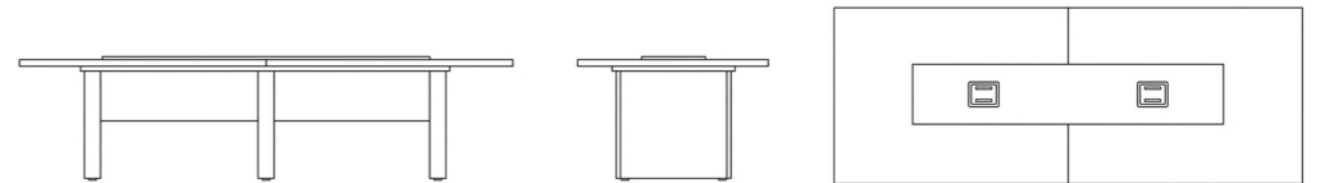

A PROFESSIONAL MEETING TABLE BUILT FOR MODERN OFFICES.
ITS DESIGN SUPPORTS TEAMWORK AND STRUCTURED COMMUNICATION.