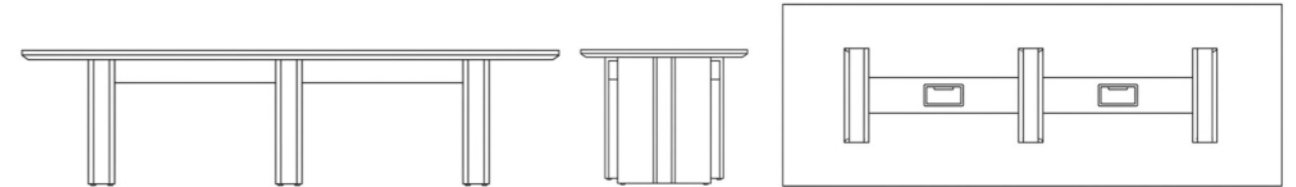

MEETING DESK
ME -A-28

DESIGNED TO SUPPORT COLLABORATIVE OFFICE ENVIRONMENTS.
THE TABLE ENCOURAGES OPEN DISCUSSIONS AND TEAMWORK.