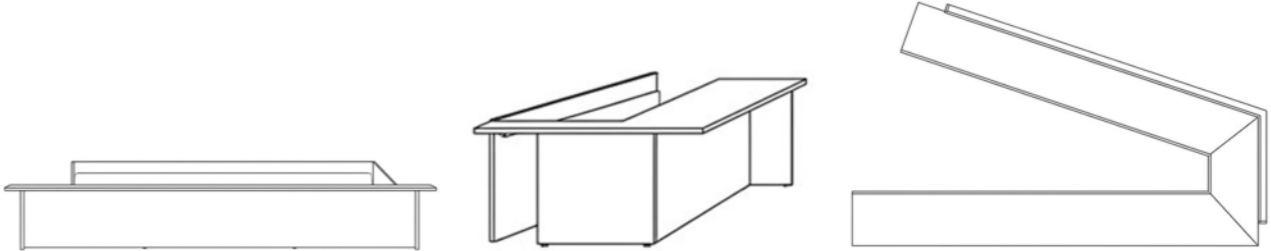

MEETING DESK
ME -A-4

A CONTEMPORARY MEETING TABLE DESIGNED FOR COLLABORATIVE WORK.
IT CREATES A COMFORTABLE AND ORGANIZED ENVIRONMENT FOR DISCUSSIONS.