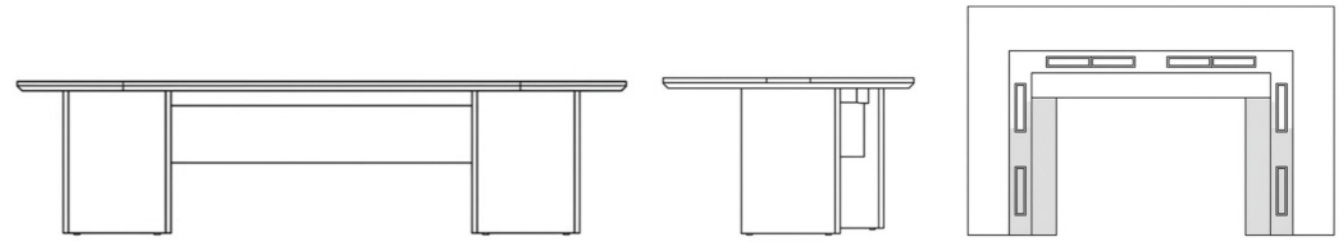

ME -A-6

**MEETING DESK**  
ME -A-6

CREATED FOR SPACES WHERE TEAMS GATHER TO EXCHANGE IDEAS.  
THE TABLE PROVIDES A STRUCTURED SETTING FOR PRODUCTIVE MEETINGS.

ME -A-7

**MEETING DESK**  
ME -A-7

A PROFESSIONAL MEETING TABLE THAT ENHANCES COLLABORATIVE WORKSPACES.  
DESIGNED TO SUPPORT INTERACTION AND FOCUSED DISCUSSIONS.