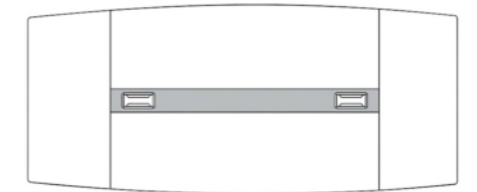

A REFINED TABLE THAT ANCHORS THE MEETING SPACE.
THE DESIGN SUPPORTS EFFECTIVE TEAMWORK AND CLEAR DISCUSSIONS.