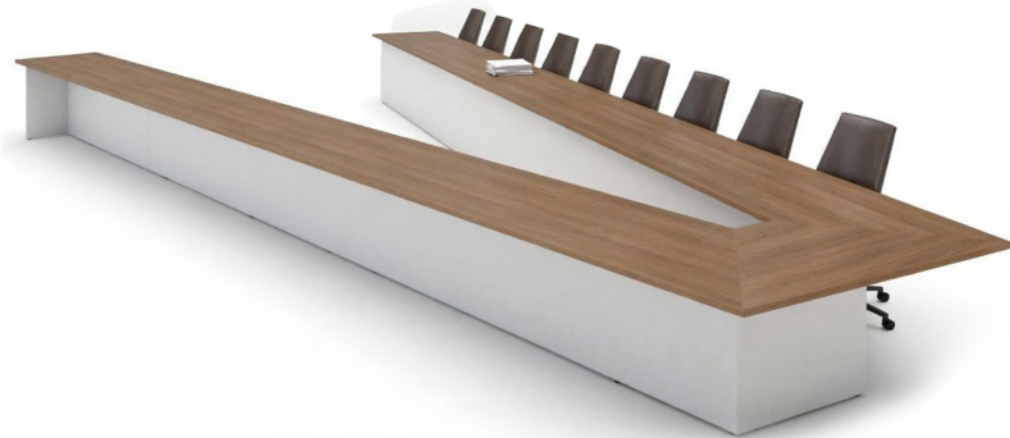

MEETING DESK
ME -A-4

A CONTEMPORARY MEETING TABLE DESIGNED FOR COLLABORATIVE WORK.
IT CREATES A COMFORTABLE AND ORGANIZED ENVIRONMENT FOR DISCUSSIONS.