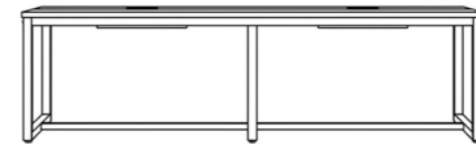

ME -A-35

NEW COLLECTION

**MEETING DESK**  
ME -A-35

A PROFESSIONAL TABLE CREATED FOR TEAM DISCUSSIONS.  
THE DESIGN SUPPORTS FOCUS AND COLLABORATION.

ME -A-36

NEW COLLECTION

**MEETING DESK**  
ME -A-36

A MODERN MEETING TABLE DESIGNED FOR COMMUNICATION.  
THE WORKSPACE ENCOURAGES INTERACTION AND TEAMWORK.