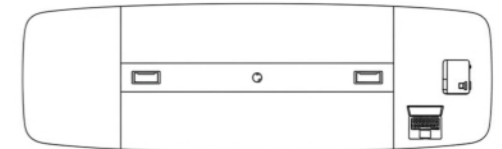

A MODERN CONFERENCE TABLE DESIGNED FOR COLLABORATION.
THE WORKSPACE PROMOTES ENGAGEMENT AND COMMUNICATION