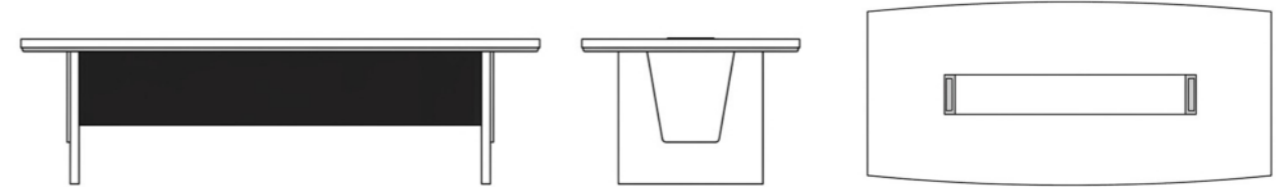

A MODERN TABLE DESIGNED FOR COLLABORATIVE WORKPLACES.
THE DESIGN ENCOURAGES PRODUCTIVE CONVERSATIONS.