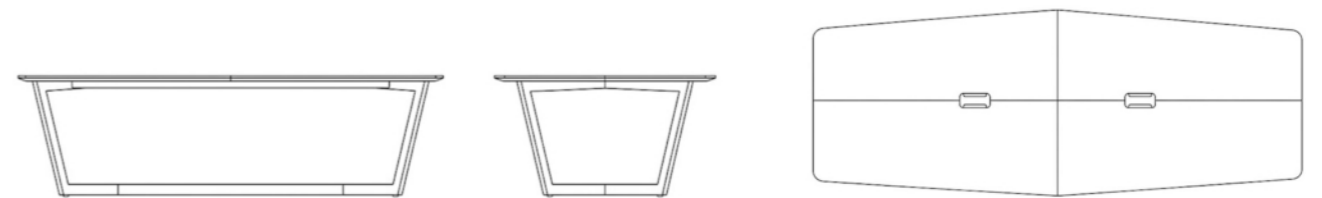

ME -A-24

**MEETING DESK**  
ME -A-24

A PROFESSIONAL MEETING TABLE FOR FOCUSED DISCUSSIONS.  
THE DESIGN PROMOTES COLLABORATION AND CLARITY.

ME -A-25

**MEETING DESK**  
ME -A-25

A REFINED TABLE DESIGNED FOR STRUCTURED MEETINGS.  
IT SUPPORTS TEAMWORK AND ORGANIZED COMMUNICATION