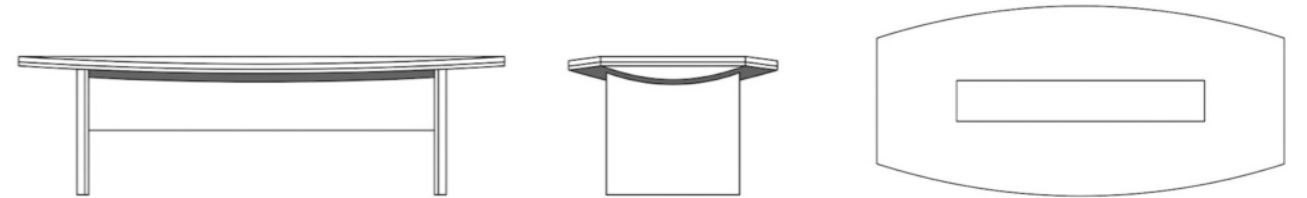

ME -A-22

**MEETING DESK**  
ME -A-22

A MEETING TABLE THAT ENHANCES COLLABORATIVE ENVIRONMENTS.  
THE DESIGN ENCOURAGES ENGAGEMENT AND EFFECTIVE COMMUNICATION.

ME -A-23

**MEETING DESK**  
ME -A-23

A CONTEMPORARY CONFERENCE TABLE FOR MODERN OFFICES.  
BUILT TO SUPPORT INTERACTION AND TEAMWORK.