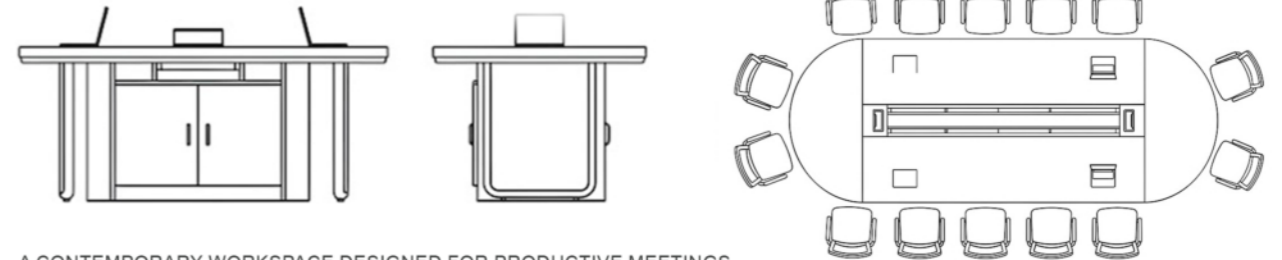

MEETING DESK
ME -A-10

A CONTEMPORARY WORKSPACE DESIGNED FOR PRODUCTIVE MEETINGS.
THE LAYOUT ENCOURAGES COLLABORATION AND ENGAGEMENT.