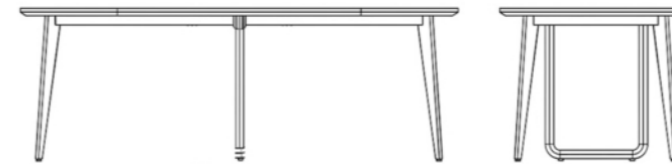

ME -A-18

**MEETING DESK**  
ME -A-18

A REFINED TABLE THAT ANCHORS THE MEETING SPACE.  
THE DESIGN SUPPORTS EFFECTIVE TEAMWORK AND CLEAR DISCUSSIONS.

ME -A-19

**MEETING DESK**  
ME -A-19

A CONTEMPORARY MEETING TABLE BUILT FOR COLLABORATION.  
THE LAYOUT ENCOURAGES ORGANIZED AND PRODUCTIVE CONVERSATIONS.