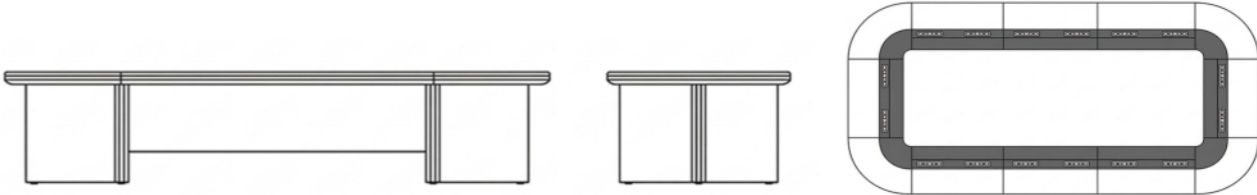

MEETING DESK
ME -A-6

CREATED FOR SPACES WHERE TEAMS GATHER TO EXCHANGE IDEAS.
THE TABLE PROVIDES A STRUCTURED SETTING FOR PRODUCTIVE MEETINGS.