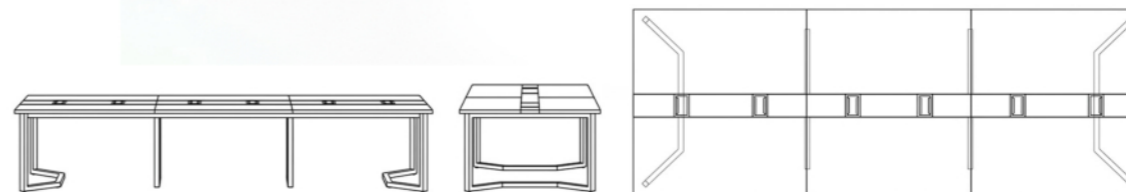

ME -A-31

**MEETING DESK**  
ME -A-31

A PROFESSIONAL MEETING TABLE DESIGNED FOR TEAMWORK.  
THE LAYOUT ENCOURAGES CLARITY AND EFFECTIVE INTERACTION.

ME -A-32

**MEETING DESK**  
ME -A-32

A CONTEMPORARY CONFERENCE TABLE FOR COLLABORATIVE WORK.  
DESIGNED TO SUPPORT PRODUCTIVE DISCUSSIONS.