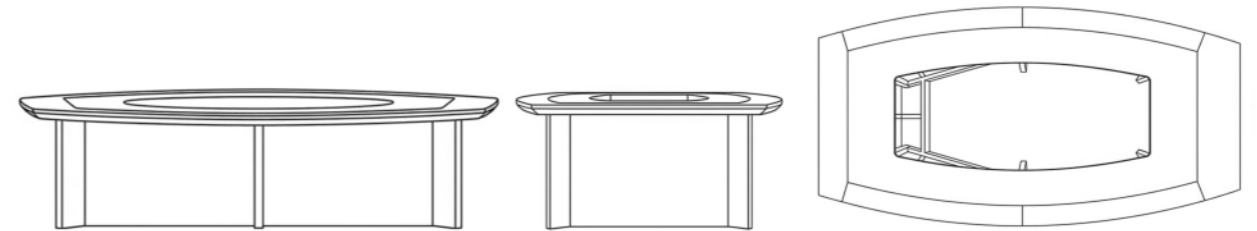

MEETING DESK
ME -A-8

A MODERN SOLUTION FOR CONFERENCE AND MEETING ROOMS.
THE DESIGN ENCOURAGES CLEAR COMMUNICATION AND TEAMWORK.